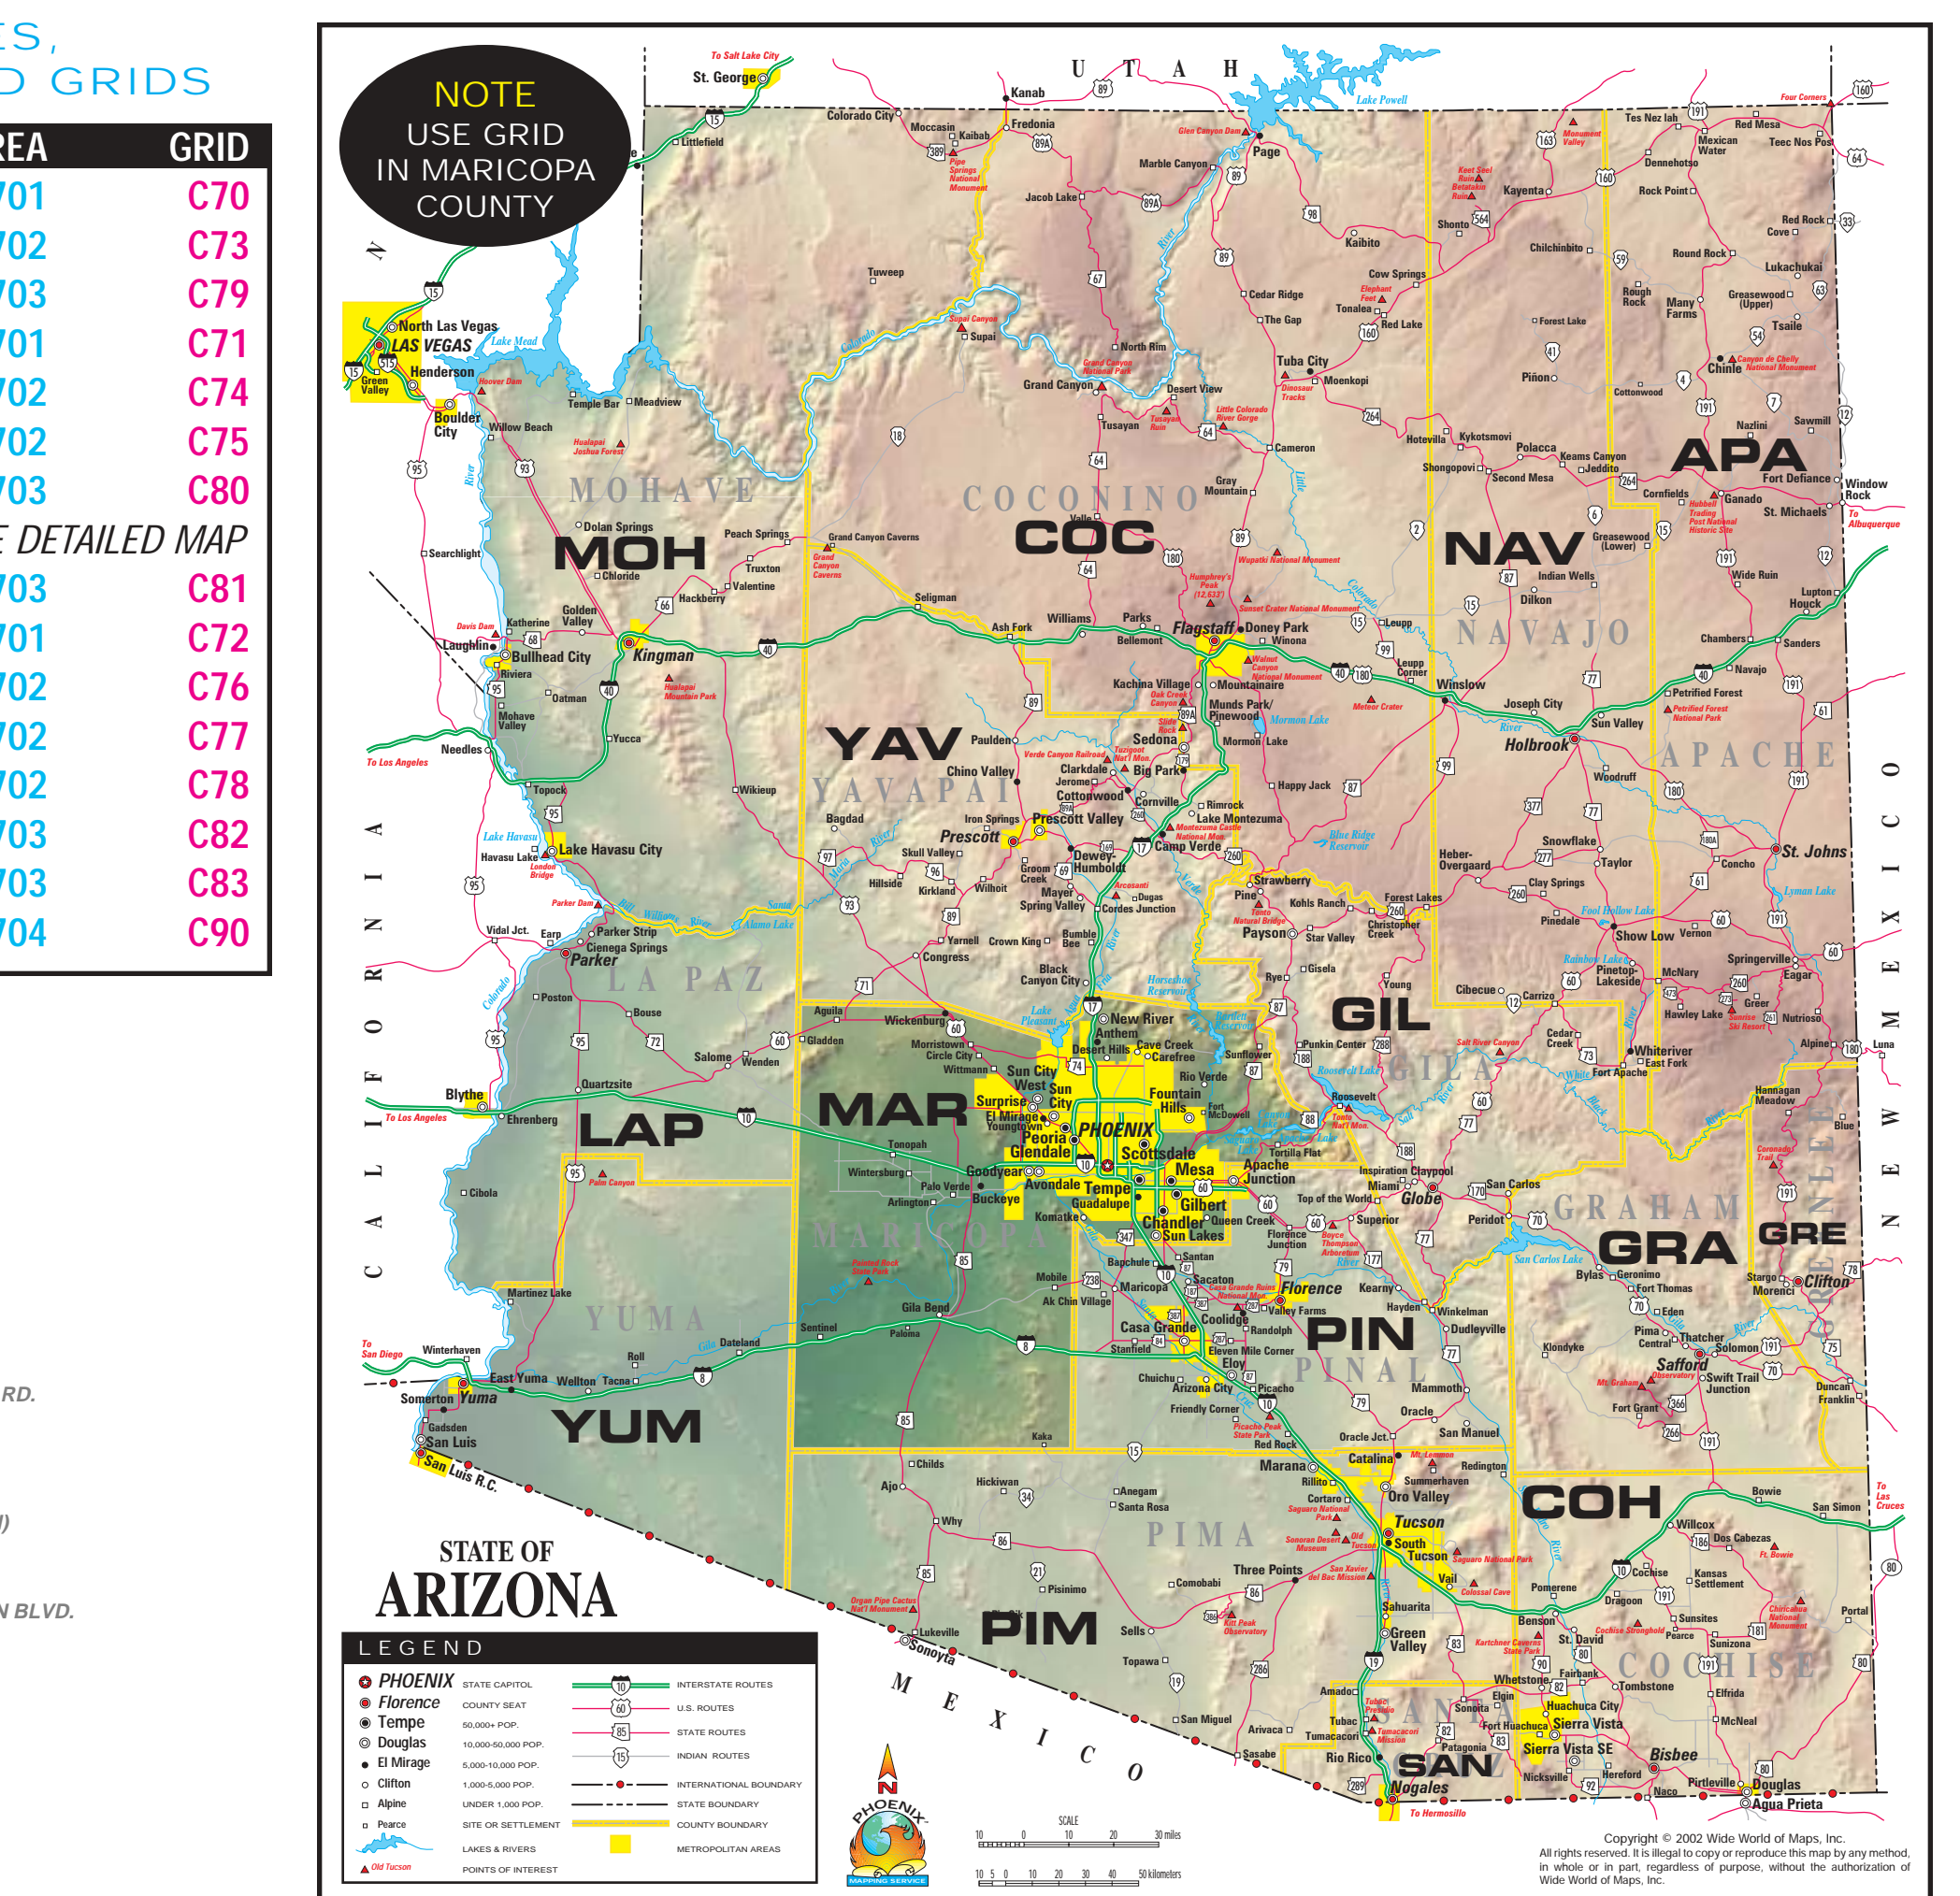

AREA & GRID BOUNDARIES

ARMLS
ARIZONA REGIONAL MULTIPLE LISTING SERVICE, INC.
1225 W. Washington Street, Suite 126 Tempe, Arizona 85281
Phone: 602-955-1707 Fax: 602-381-1973
www.armls.com

LEGEND

344 AREA BOUNDARY & NUMBER

G34 GRID BOUNDARY & NUMBER

www.maps4u.com

COUNTY CODES, AREA NUMBERS AND GRIDS

COUNTY	CODE	AREA	GRID
APACHE	APA	701	C70
COCHISE	COH	702	C73
COCONINO	COC	703	C79
GILA	GIL	701	C71
GRAHAM	GRA	702	C74
GREENLEE	GRE	702	C75
LA PAZ	LAP	703	C80
MARICOPA	MAR	SEE DETAILED MAP	
MOHAVE	MOH	703	C81
NAVAJO	NAV	701	C72
PIMA	PIM	702	C76
PINAL	PIN	702	C77
SANTA CRUZ	SAN	702	C78
YAVAPAI	YAV	703	C82
YUMA	YUM	703	C83
OUT OF STATE	OOS	704	C90

CODE	CITY/TOWN NAME	CODE	CITY/TOWN NAME	CODE	CITY/TOWN NAME	CODE	CITY/TOWN NAME
AGUILA	Aguila	ELMRGE	El Mirage	MOBILE	Mobile	SKULVL	Skull Valley
ALHWATU	Ahwatukee	ELINDA	Elinda	MOHAWK	Mohawk	SNWFLK	Snowflake
ALPINE	Alpine	ELOY	Eloy	MORCNI	Morcon	SOMERT	Somerston
AMADO	Amado	FLAGST	Flagstaff	MORMON	Morrison Lake	STUCSN	South Tucson
ANTHEM	Anthem	FLORNC	Florence	MORRIS	Morristown	SPRING	Springville
APJCT	Apache Junction	FOREST	Forest Lakes	MTHAIR	Mountainaire	STJOHN	St Johns
ARIZONA	Arizona City	FTHUAC	Fort Huachuca	MTLMM	Mt Lemmon	STANFI	Stanfield
ASHFRK	Ash Fork	FTMCDW	Fort McDowell	MUNSPK	Munns Park	STRAWB	Strawberry
AVNDLE	Avondale	FTNHLS	Fountain Hills	NEWRIV	New River	SUNCTY	Sun City
BAGDAD	Bagdad	FRANCR	Francisco Grande	NOGLES	Nogales	SUNWST	Sun City West
BENSON	Benson	FREDON	Fredonia	ORACLE	Oracle	SUNLKS	Sun Lakes
BISBEE	Bisbee	GILBER	Gilbert	OOS	Outside Arizona	SUNFLO	Sunflower
BLACKCN	Black Canyon City	GLENDA	Glendale	OOSUS	Outside of USA	SUNRIS	Sunrise
BOUSE	Bouse	GLOBE	Globe	OVERGA	Overgaard	SUNSIT	Sunsite
BOWIE	Bowie	GOLDC	Gold Canyon	PAGE	Page	SUPERI	Superior
BUCKEYE	Buckeye	GOLDEN	Golden Shores	PARADI	Paradise Valley	SURPRI	Surprise
BULLHEAD	Bullhead City	GOODYE	Goodyear	PARKER	Parker	TANQUE	Tanque Verde
BYLAS	Bylas	GRANDC	Grand Canyon Village	PATAGO	Patagonia	TAYLOR	Taylor
CAMPVRD	Camp Verde	GRANDV	Grandview	PAULDE	Paulden	TEMPE	Tempe
CAREFR	Carefree	GREENVL	Green Valley	PAYSON	Payson	HATCH	Hatcher
CASAGR	Casa Grande	GREER	Greer	PEOPLE	Peoples Valley	TGRAND	Tierra Grande
CASHIN	Cashion	GRANDC	Grand Canyon	PICACH	Picacho	TOLLES	Tolleson
CASTLE	Castle Rock	GUADLU	Guadalupe	PHX	Phoenix	TOLTEC	Toltec
CATALA	Catalina	HAPPYJ	Happy Jack	PICACH	Picacho	TOMBST	Tombstone
CAVECR	Cave Creek	HAWLEY	Hawley Lake	PIMA	Pima	TONOPA	Tonopah
CHANDLER	Chandler	HAYDEN	Hayden	PINE	Pine	TINTOVG	Tonto Village
CHINDHT	Chandler Heights	HEBER	Heber	PINETP	Pinetop	TUSCON	Tucson
CHINOVL	Chino Valley	HERFOD	Herford	PRESCV	Prescott Valley	TUMACA	Tumacacori
CHRISCK	Christopher Creek	HIGLEY	Higley	PRESCV	Prescott Valley	COUNTY	Unincorporated County
CHIRLE	Circle City	HCHCTY	Huachuca City	QUARTZ	Quartzsite		
CLARKDA	Clarkdale	HUMBOL	Humboldt	QUENEC	Queen Creek		
CLAYPL	Clayport	OTHER	Arizona With No Code	QUEVAL	Queen Valley		
CLIFTN	Clifton	JACOB	Jacob Lake	RAINBO	Rainbow Valley	VAIL	Vail
COLCTY	Colorado City	JEROME	Jerome	RILLIT	Rimlock	WADDEL	Waddell
CONCHO	Concho	KAIKAB	Kaibab	RIMROC	Rimrock	WELTON	Wellton
CONGRE	Congress	KINGMAN	Kingman	RIORVER	Rio Verde	WICKEN	Wickenburg
COOLIDGE	Coolidge	KOHLRS	Kohls Ranch	RIVER	Rivera	WILCOX	Wilcox
CORDES	Cordes Junction	HAVASU	Lake Havasu City	ROOSEV	Roosevelt	WILLMS	Williams
CORNFI	Cornfields	LKSIDE	Lakeside	SACATN	Sacaton	WINDOW	Window Rock
CORNVL	Cornville	LAVEN	Laveen	SAFORD	Safford	WINKEL	Winkelman
COTTONW	Cottonwood	LITCHF	Litchfield Park	SANHUJ	Sahuarita	WINSLD	Winslow
DEWILL	Desert Hills	MAMM	Mammoth	SANLUI	San Luis	WITMA	Wittman
DEWEY	Devey	MARANA	Marana	SANMAN	San Manuel	YARNEL	Yarnel
DIXIE	Dixie	MARICOP	Maricopa	SCOTTS	Scottsdale	YOUNG	Young
DOLANS	Dolan Springs	MAYER	Mayer	SEDONA	Sedona	YNGTWN	Youngtown
DOUGLA	Douglas	MCMARY	McMary	SELIGM	Seligman	YUCCA	Yucca
DUNCAN	Duncan	MCMCAL	McNeal	SELLS	Sells	YUMA	Yuma
EAGAR	Eagar	MESA	Mesa	SHOWLO	Show Low		
EHRENB	Ehrenberg	MIAMI	Miami	SIERVS	Sierra Vista